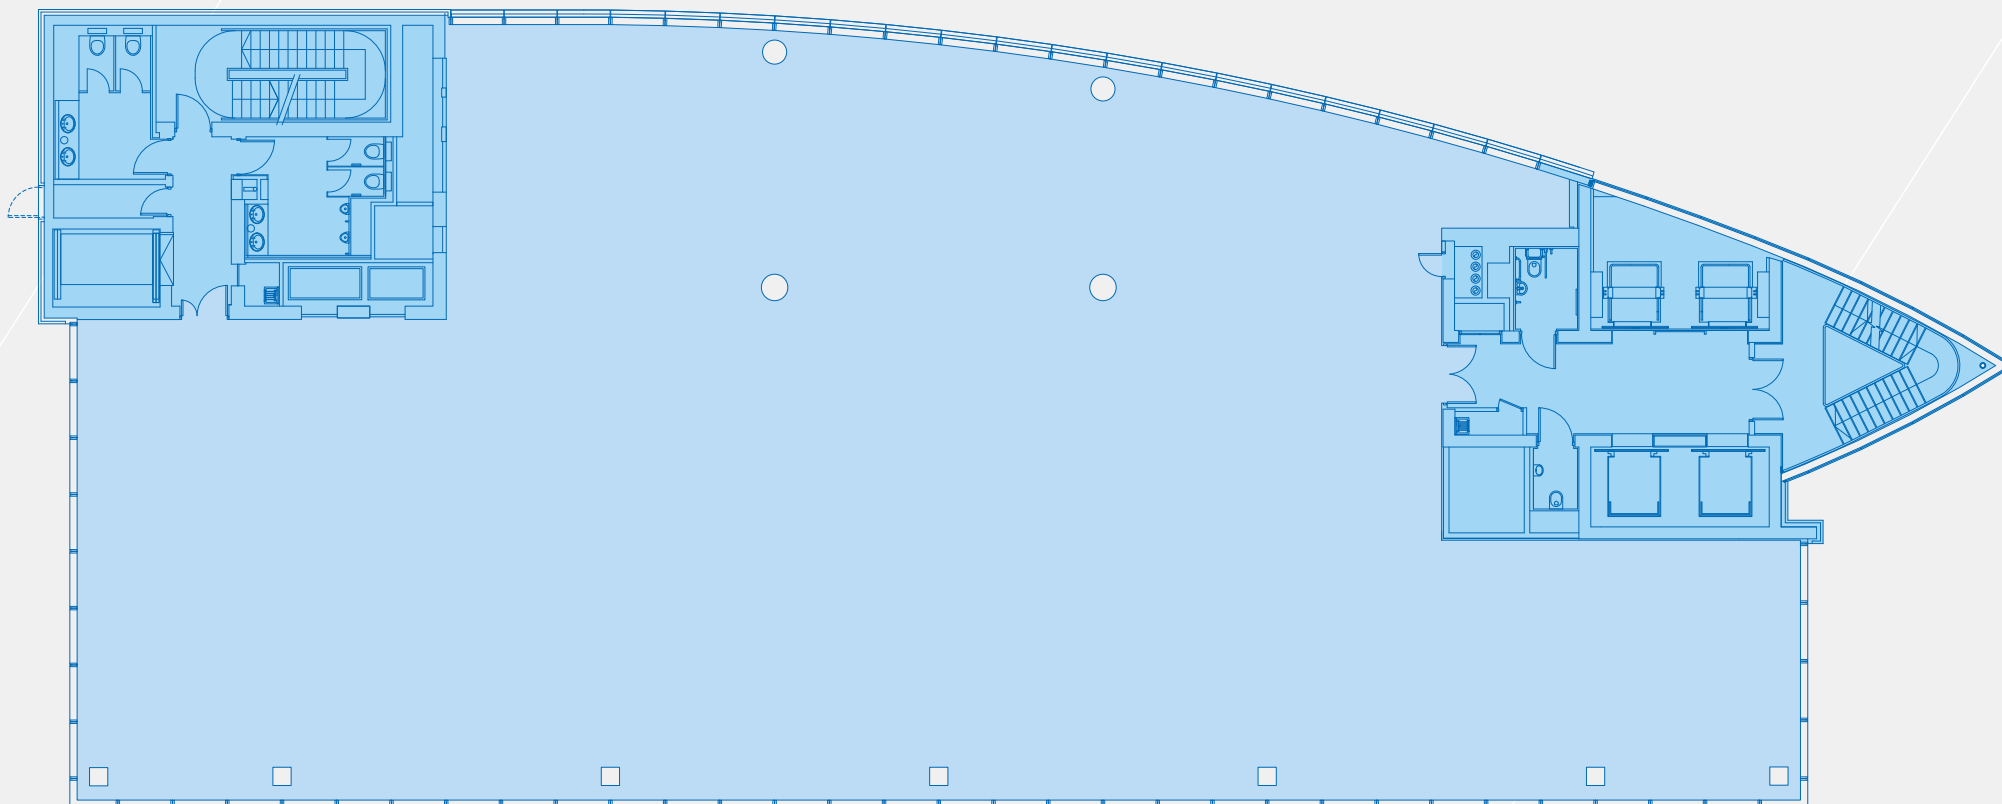

THE BLADE

SHARP THINKING

2nd - 12th Floors

8,196 sq ft / 761.4 sq m

THE BLADE

SHARP THINKING

13th Floor

7,235 sq ft / 672.2 sq m