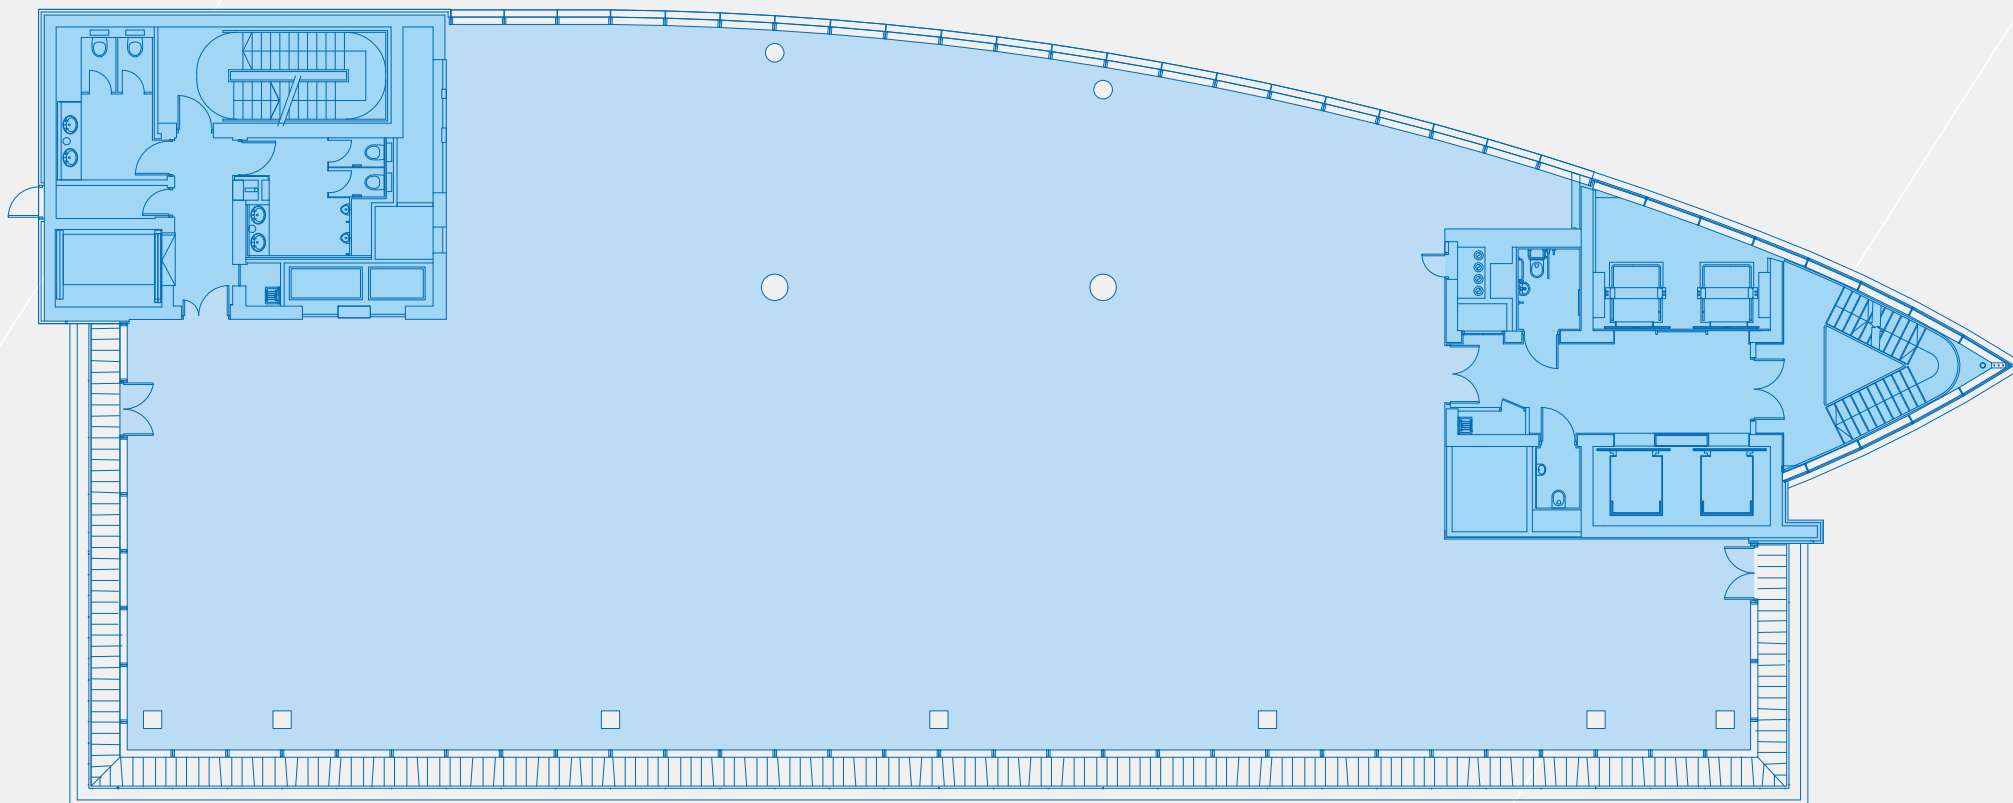

THE BLADE

SHARP THINKING

2nd - 12th Floors

8,196 sq ft / 761.4 sq m

THE BLADE

SHARP THINKING

13th Floor

7,235 sq ft / 672.2 sq m